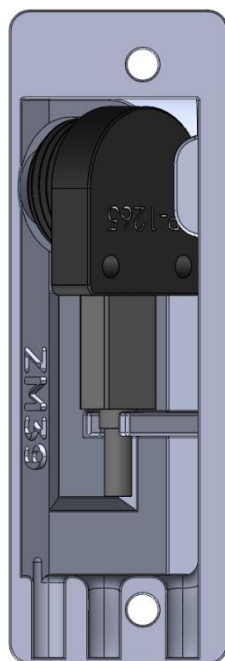

# ZM39 - Discreet Mount Right Angle AXIS P1265

This mount is designed for the pinhole cameras AXIS P1265 and FA1125. These cameras provide video with 91x45° viewing angle.

The design offer a discreet way to mount a camera, e.g. in a doorway, to get good face shots, even when the person is wearing a baseball cap or a hood. The mounts are designed to be placed, in eye level, next to e.g. doors or alarm panels. The camera will look straight into a person's face. It is ideal anywhere when reliable identification is necessary.

The cable may be routed through the wall or along the wall.

*The product shown here  
is dyed brown.*

Note, that a mirrored version is also available. Part no. ZM38.

Order by using this link:

[ZM39 - Discreet Mount Right Angle for AXIS P1265 and FA1125](#)

# ZM39 - Discreet Mount Right Angle AXIS P1265

The design is made for countersunk screws.