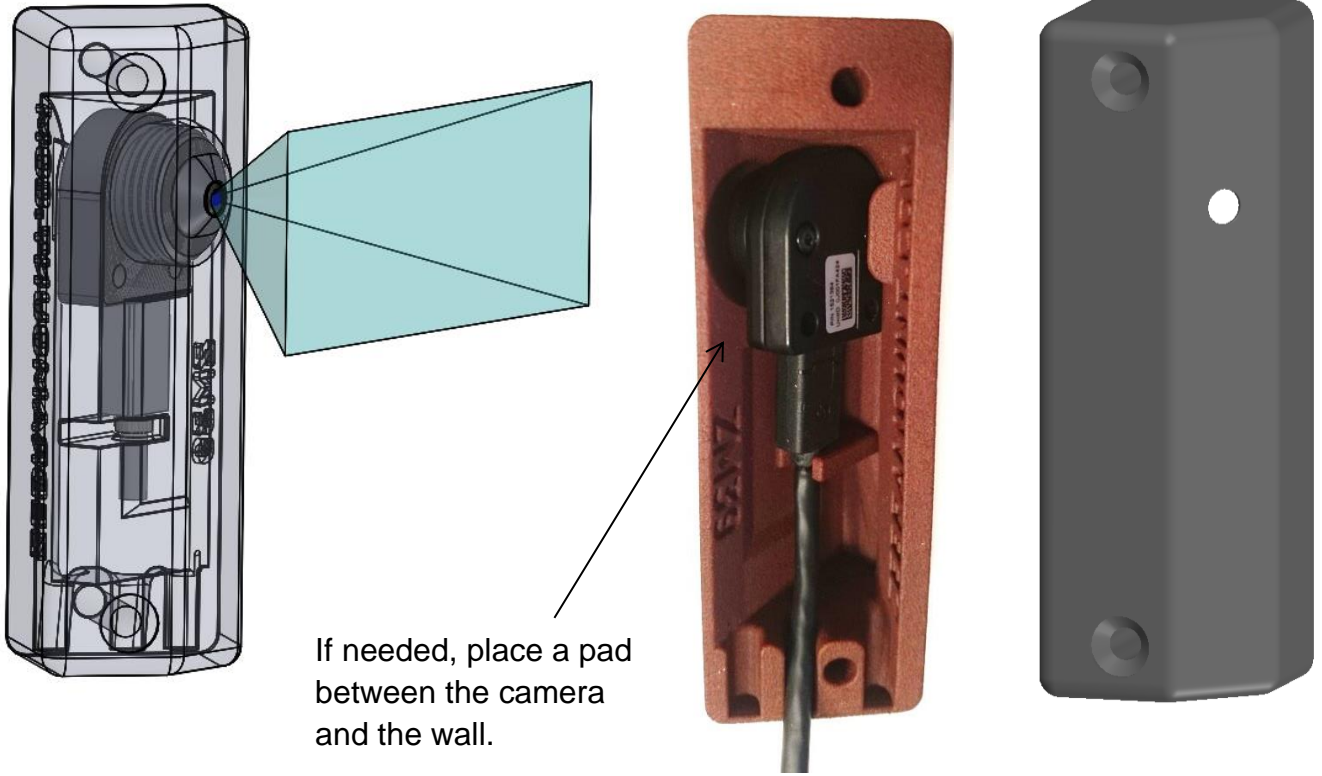

# ZM39 - Discreet Mount Right Angle AXIS P1265

This mount is designed for the pinhole cameras AXIS P1265 and FA1125. These cameras provide video with 91x45° viewing angle.

The design offer a discreet way to mount a camera, e.g. in a doorway, to get good face shots, even when the person is wearing a baseball cap or a hood. The mounts are designed to be placed, in eye level, next to e.g. doors or alarm panels. The camera will look straight into a person's face. It is ideal anywhere when reliable identification is necessary.

The cable may be routed through the wall or along the wall.

*The product shown here  
is dyed brown.*

Note, that a mirrored version is also available. Part no. ZM38.

Order by using this link:

[ZM39 - Discreet Mount Right Angle for AXIS P1265 and FA1125](#)

# ZM39 - Discreet Mount Right Angle AXIS P1265

The design is made for countersunk screws.