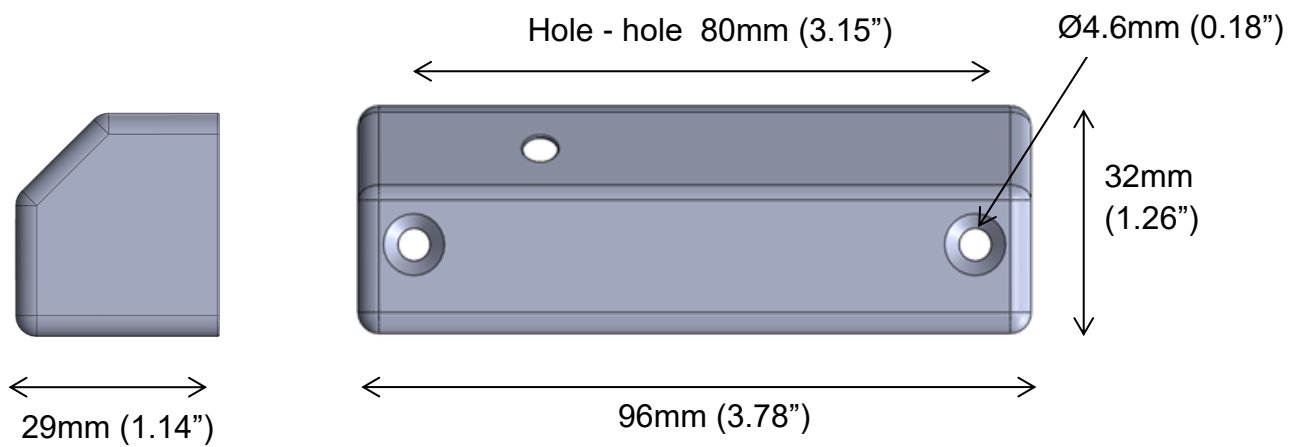

# ZM39 - Discreet Mount Right Angle AXIS P1265

This mount is designed for the pinhole cameras AXIS P1265 and FA1125. These cameras provide video with 91x45° viewing angle.

The design offer a discreet way to mount a camera, e.g. in a doorway, to get good face shots, even when the person is wearing a baseball cap or a hood. The mounts are designed to be placed, in eye level, next to e.g. doors or alarm panels. The camera will look straight into a person's face. It is ideal anywhere when reliable identification is necessary.

The cable may be routed through the wall or along the wall.

*The product shown here  
is dyed brown.*

Note, that a mirrored version is also available. Part no. ZM38.

Order by using this link:

[ZM39 - Discreet Mount Right Angle for AXIS P1265 and FA1125](#)

# ZM39 - Discreet Mount Right Angle AXIS P1265

The design is made for countersunk screws.