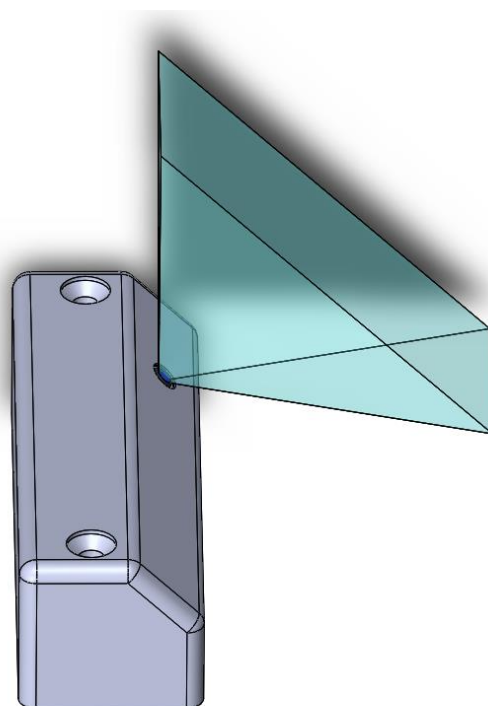

# ZM39 - Discreet Mount Right Angle AXIS P1265

This mount is designed for the pinhole cameras AXIS P1265 and FA1125. These cameras provide video with 91x45° viewing angle.

The design offer a discreet way to mount a camera, e.g. in a doorway, to get good face shots, even when the person is wearing a baseball cap or a hood. The mounts are designed to be placed, in eye level, next to e.g. doors or alarm panels. The camera will look straight into a person's face. It is ideal anywhere when reliable identification is necessary.

The cable may be routed through the wall or along the wall.

*The product shown here  
is dyed brown.*

Note, that a mirrored version is also available. Part no. ZM38.

Order by using this link:

[ZM39 - Discreet Mount Right Angle for AXIS P1265 and FA1125](#)

# ZM39 - Discreet Mount Right Angle AXIS P1265

The design is made for countersunk screws.